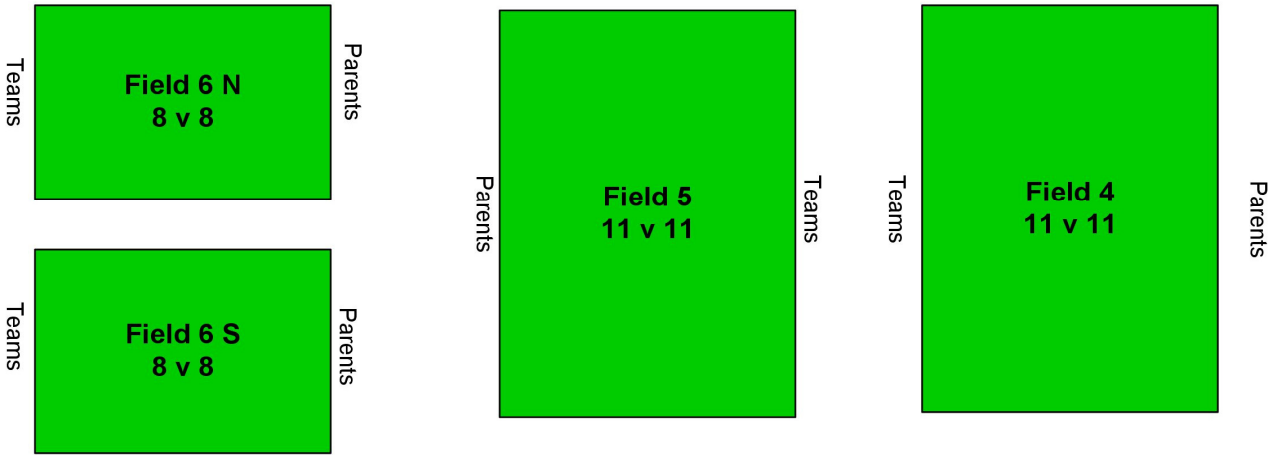

NATIONAL SPORTS CENTER

NATIONAL SPORTS CENTER
1700 105TH AVE NE • BLAINE, MN • 55449

Coon Rapids Complex Map

^^ North ^^

113th Ave

SHED

Walking Path

Cross Street Hanson Blvd.