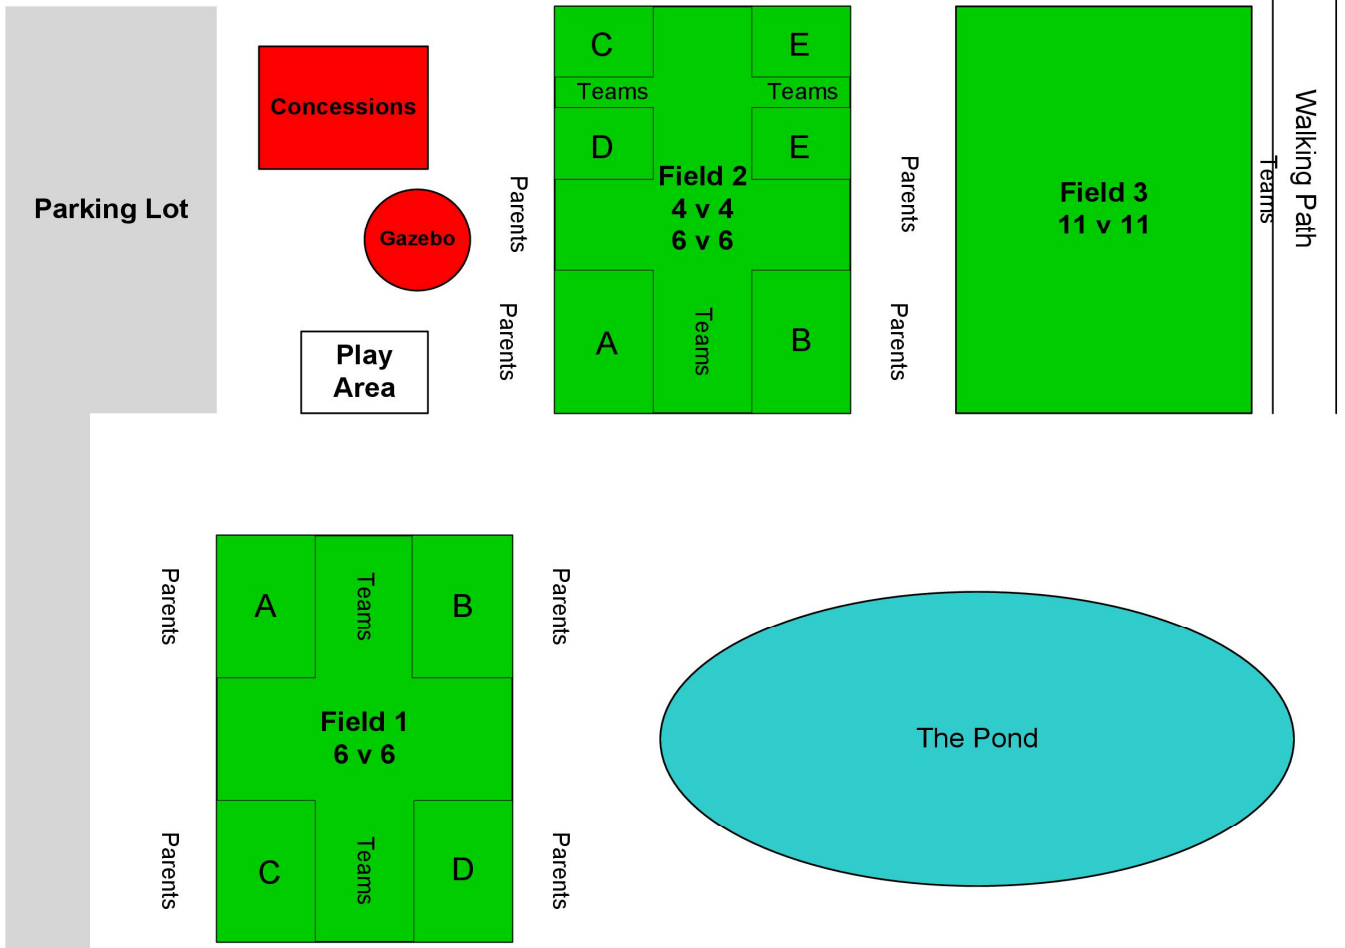

NATIONAL SPORTS CENTER

NATIONAL SPORTS CENTER
1700 105TH AVE NE • BLAINE, MN • 55449

Coon Rapids Complex Map

^^ North ^^

113th Ave

SHED

Walking Path

Cross Street Hanson Blvd.

111th Ave.